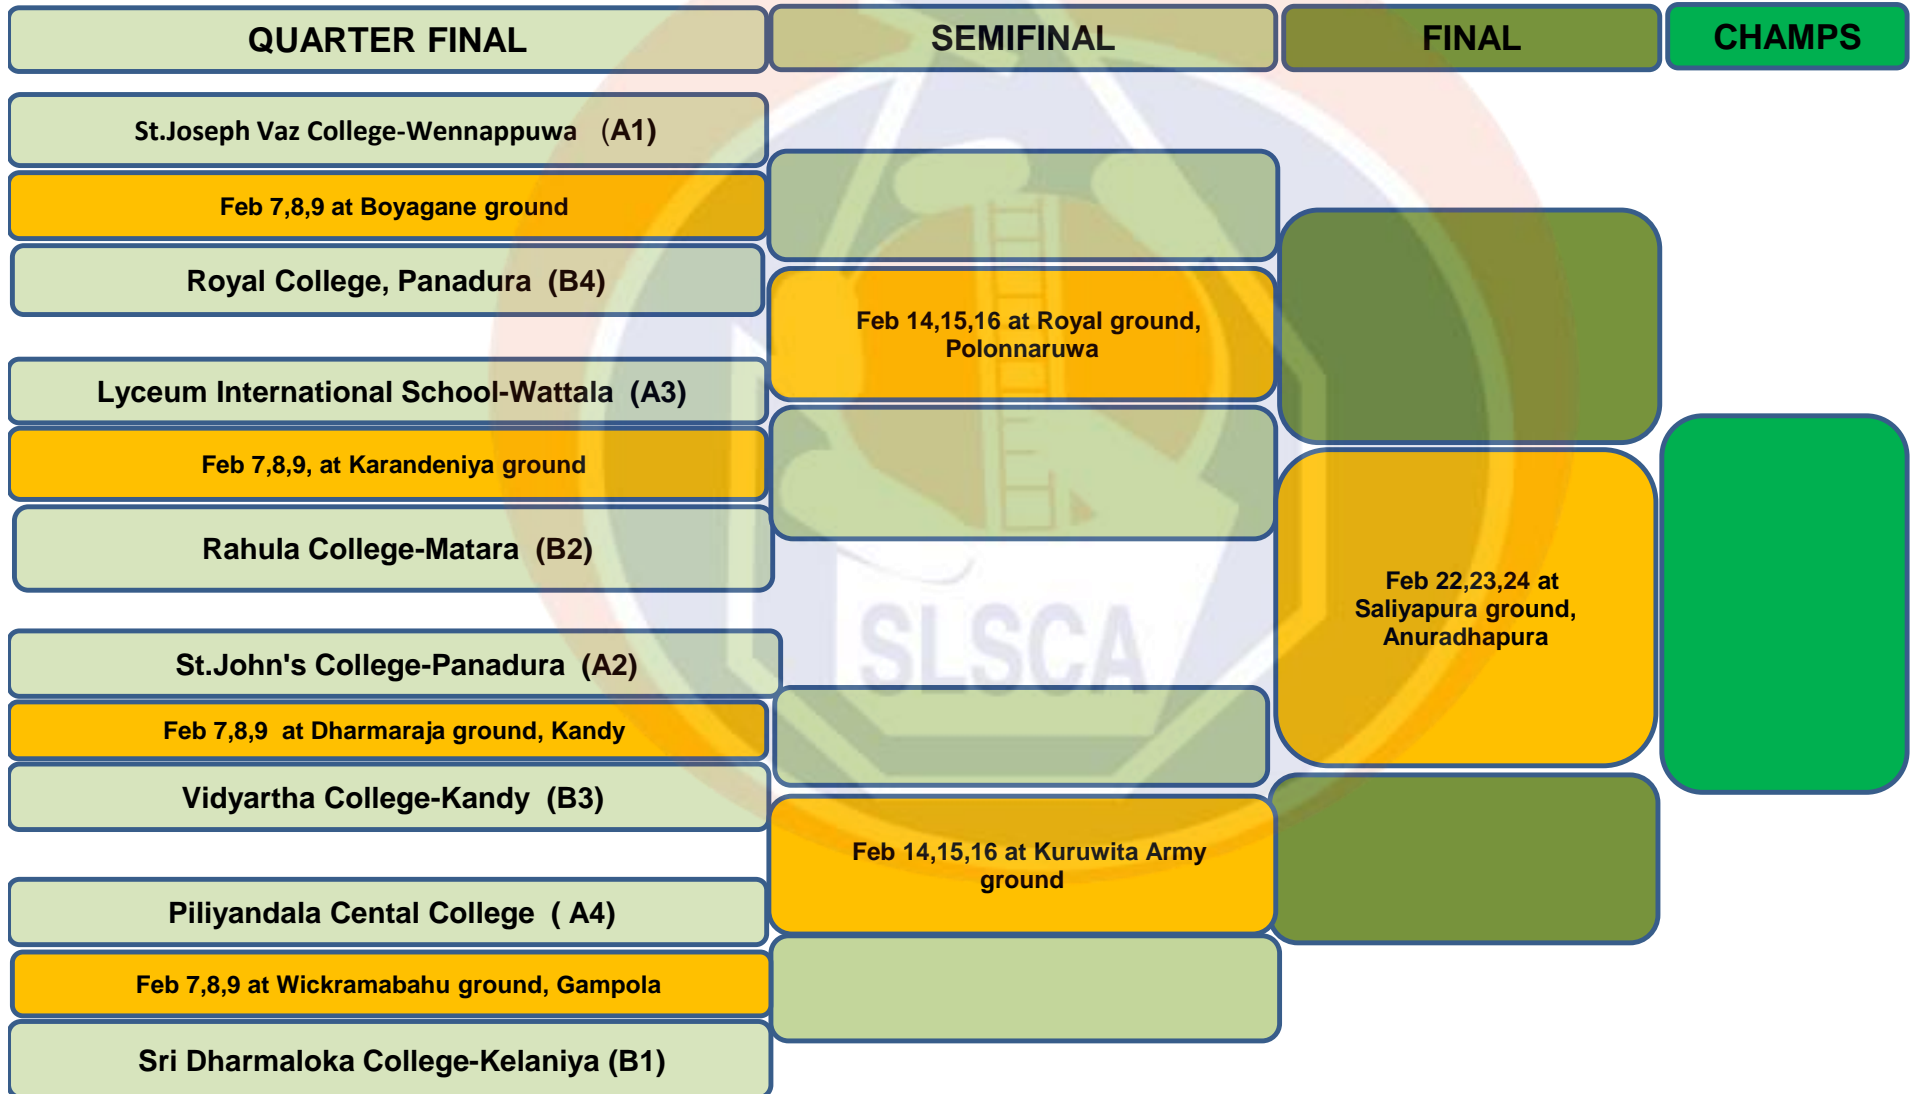

SRI LANKA SCHOOLS CRICKET ASSOCIATION

UNDER 19 DIVISION TWO TOURNAMENT 2024/25 - TIER A (THREE-DAY)

FINAL-ROUND MATCH FIXTURE

ALL MATCHES TO BE CONTESTED AT NEUTRAL VENUES